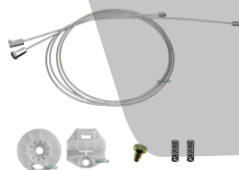

Kit Maquina Vidro
Traz.Corsa

035.050.5006