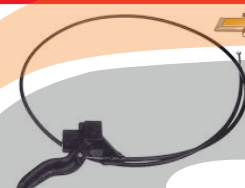

Gol/Pas/Sav/Par/Voy
86/94 S/ Alav,

004.037.1036