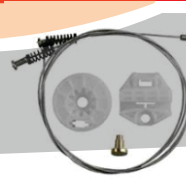

Kit Maquina Vidro
Traz. Polo Moderno

035.050.5003