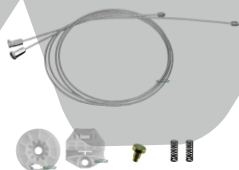

Kit Maquina Vidro
Traz.Vec/Astra

035.050.5037